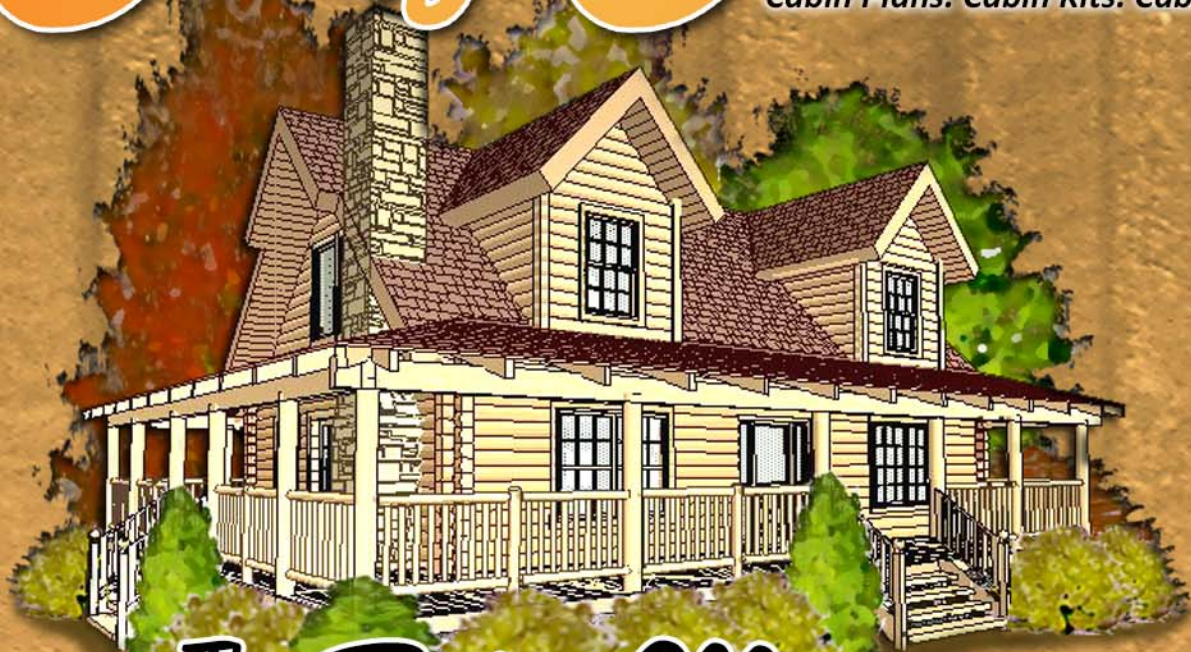

Comfy Cabins

Cabin Plans. Cabin Kits. Cabin Done!

The Baby Moose

Premium Weather-Tight Log Cabin Kit:
Subfloor, Deck & Porch Floors, Log Walls,
Second Floor System, Stairs, Gable Ends &
Dormers, Doors & Windows, House & Porch
Roof Systems, Exterior Trim Pack, Blueprints.

1529 SF Heated Space
992 SF Main Level
537 SF Upper Level
825 SF Covered Outdoor Living

\$74,900

Delivery Included!